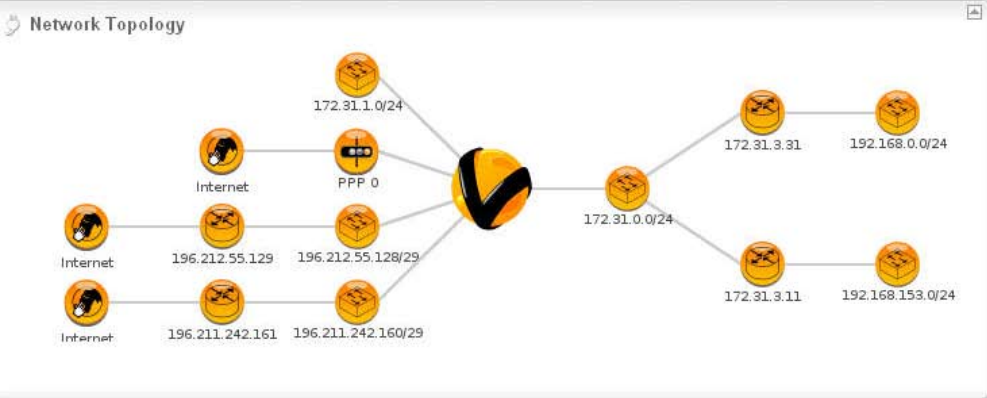

Users Manage users

Reports View reports

Tools Configure settings

Dashboard

Current: Default Running: Default

Manage Thusa2down SWITCH

Uptime

Server Time: Wed Jan 21 10:56:24 2009

Uptime: 64 days 22:09

Emails waiting for delivery: 1

Volume of mail in queue: 2048

Services

Secure Shell Running

Current Load

easy-to-use dashboard

extensive user management