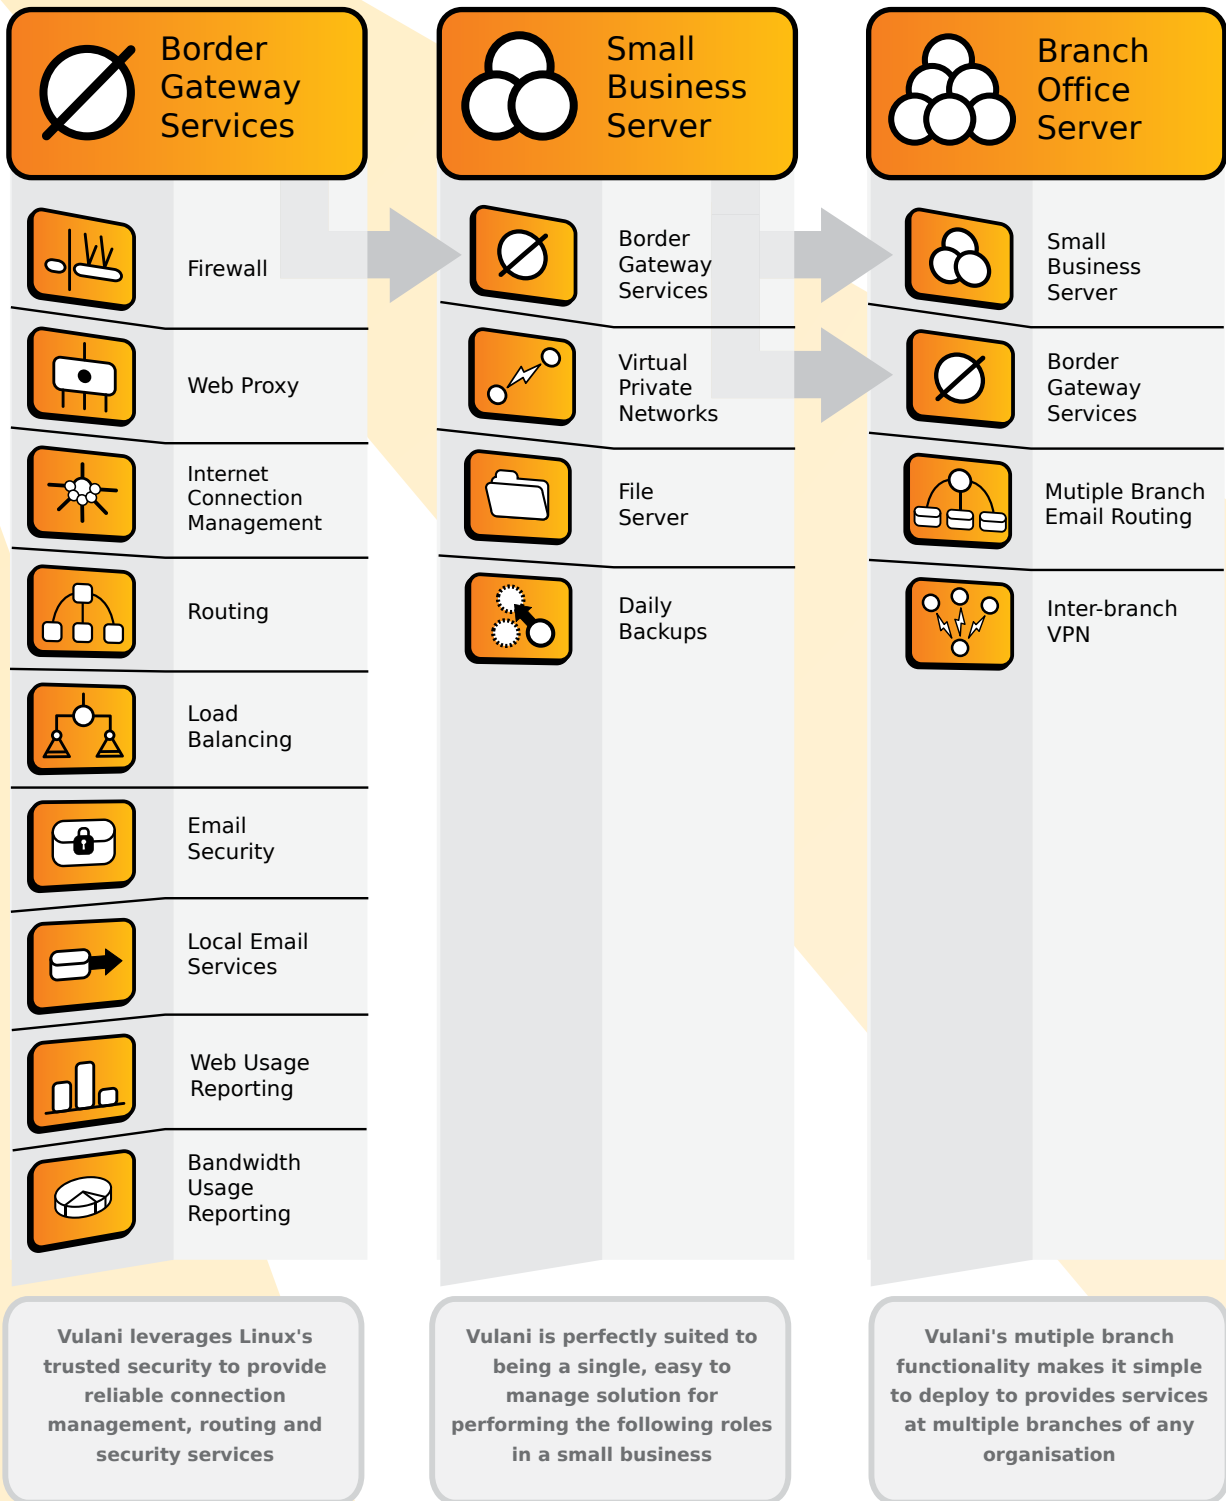

vulani

your network, your control

Vulani is developed
in South Africa by THUSA

Vulani's Core Functionality

for further details, please visit

www.vulani.net

Administrator Account Settings Logout

Dashboard View system status

Users Manage users

Reports View reports

Tools Configure settings

Dashboard

Current: Default Running: Default

Manage Thusa2down SWITCH

Uptime

Server Time: Wed Jan 21 10:56:24 2009

Uptime: 64 days 22:09

Emails waiting for delivery: 1

Volume of mail in queue: 2048

Services

Secure Shell Running

Current Load

easy-to-use dashboard

extensive user management

virtual private networks

enterprise mail server

flexible file server

secure firewall

advanced reporting

About THUSA

THUSA is a globally focused, proudly South African technology services and solutions company.